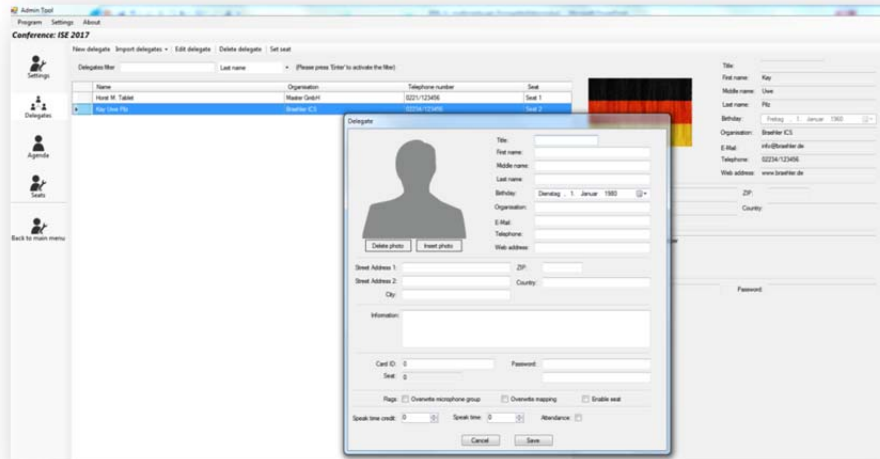

## Admin-Tool Component – Administration and Setup Software smart Conferencing for **DIGIMIC®**

Included in Single Conference Licence (OS.0100); Multi Conference Licence (OS.1000);  
Conference Licence (OS.0001.E); Concurrent User Licence (OS.0005.E).

Application example

### Description

Admin-Tool Component is the central Administration and Setup Software, based on brählerOS, to create all kinds of meetings and big conferences.

This tool is essential for every conference and congress administrator, being helpful to optimize the day-to-day conference operation at ease.

With this tool you can plan and organize a conference, manually or automatically detect conference units, write the agenda, create participants or change participant data, upload and manage documents, and many more.